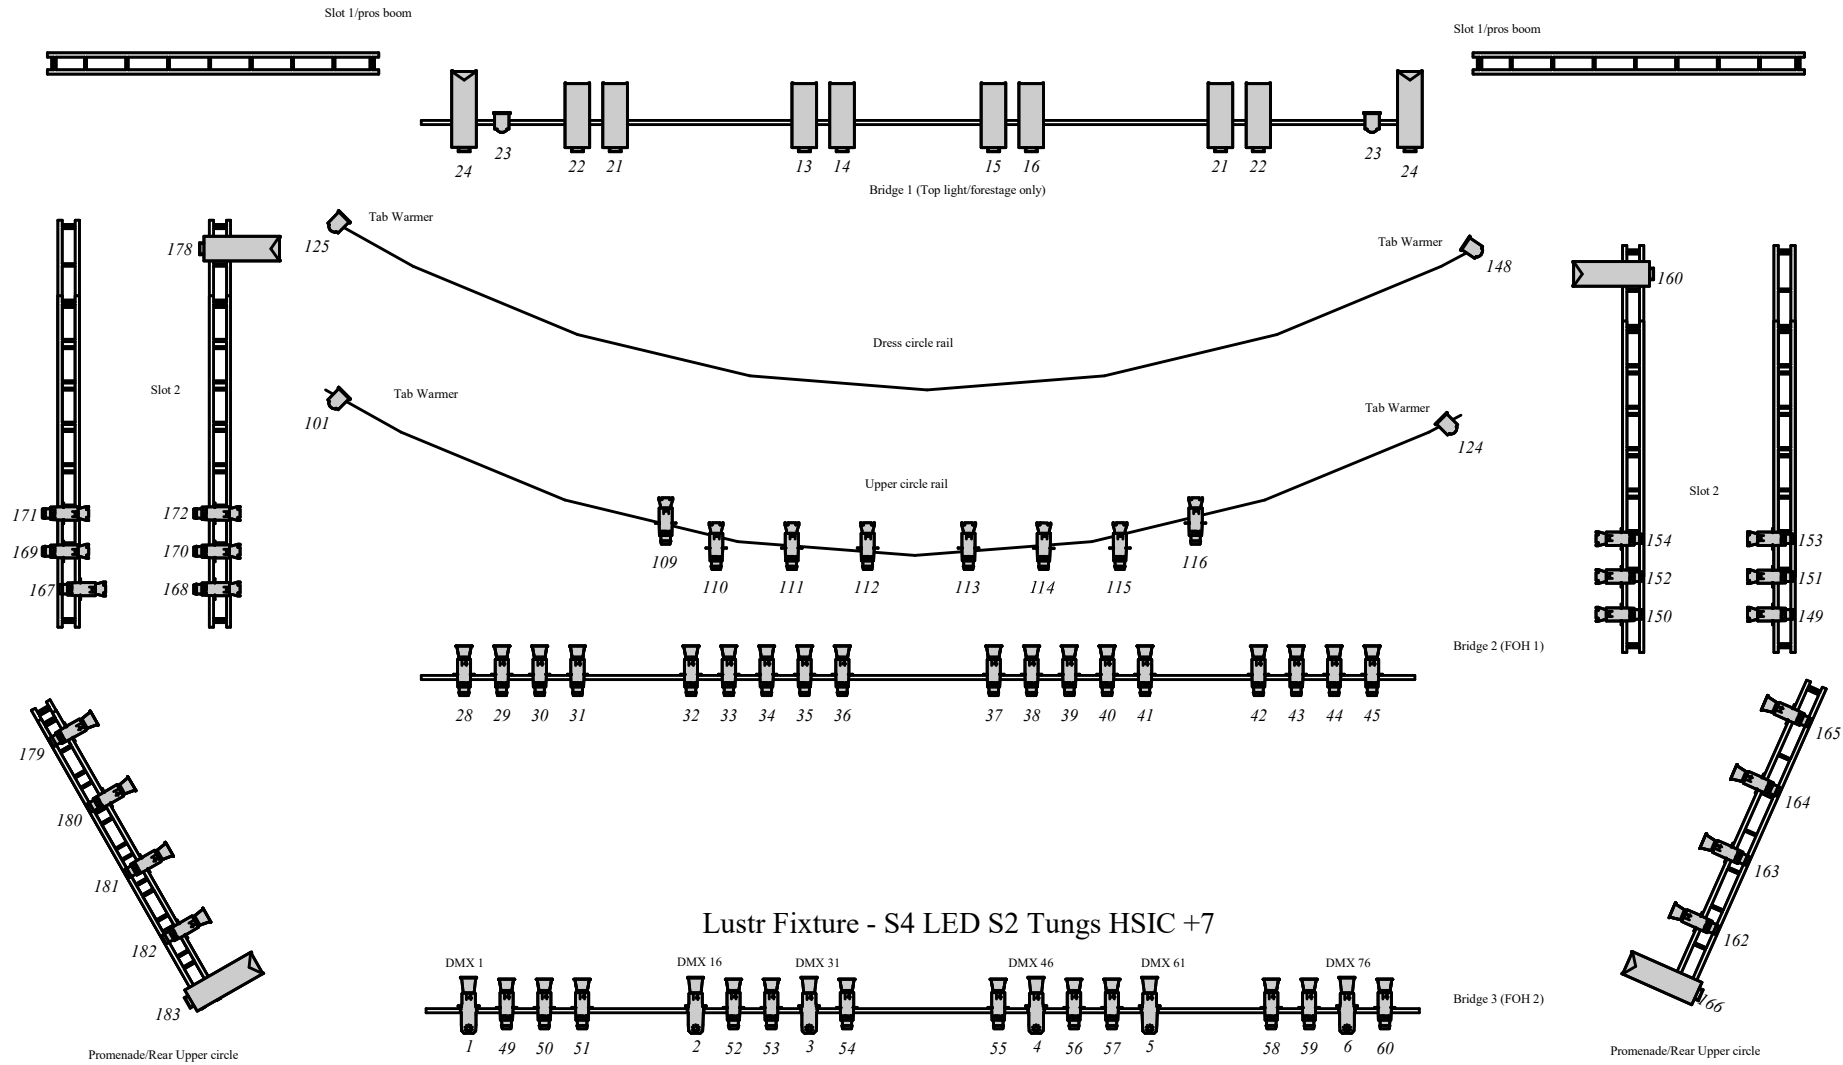

Key

-  S4 lustr 2
-  S4 lustr HD
-  S4 14 degree
-  S4 19 degree
-  Cantata 11/26
-  Cantata 18/32
-  Freedom Fresnel

Followspots

- 
- 2 X Aramis 2.5Kw HMI F/S  
central behind bridge 3

Lyric Theatre FOH LX Plan

Schematic NOT TO SCALE